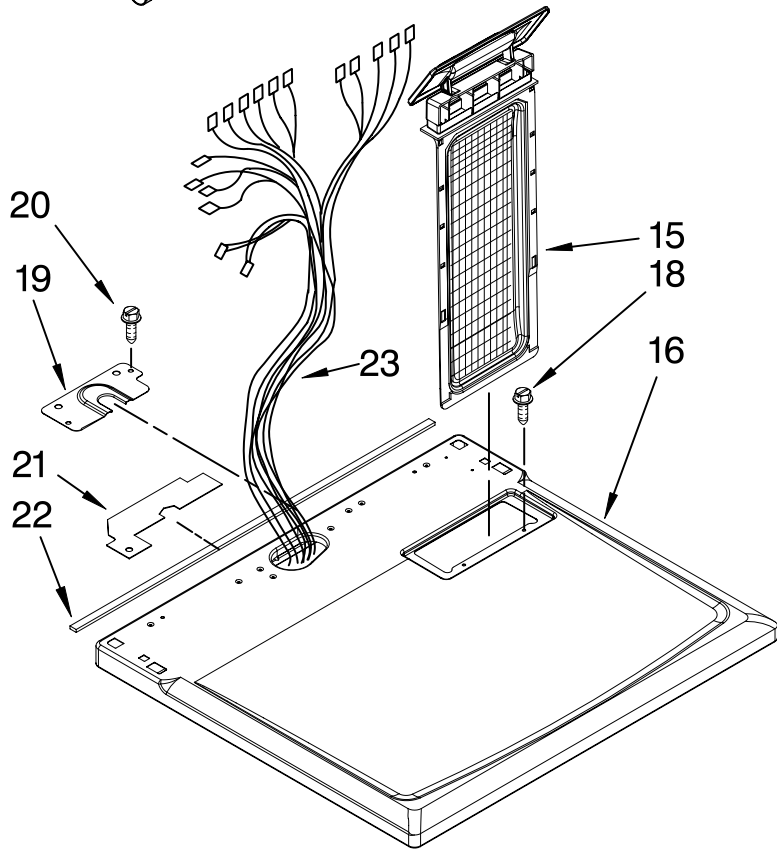

TOP AND CONSOLE PARTS

For Model: MED560TQ0

FOR ORDERING INFORMATION REFER TO PARTS PRICE LIST

TOP AND CONSOLE PARTS

For Model: MED5600TQ0
(White)

Illus. No.	Part No.	DESCRIPTION
1	W10112576	Panel, Rear Console
2	W10113080	Wire, Jumper (Tan)
3	693995	Screw, Hex Head
4	W10086704	Console & Shell Assembly (Includes Items 5 & 6)
5	W10112569	Badge, Assembly
6	8312709	Clip-Console
7	694419	Buzzer, Mini
8	8533971	Screw, 8-18 x 5/16
9	3399639	Switch, Temperature
10	W10117655	Switch, Push-To-Start
11	8536939	Clip, Spring
12	W10110029	Knob, Control (2)
13	3979617	Timer, 60 Hz.
14	W10110861	Wire, Jumper (Temperature)
15	8565972	Screen, Lint
16	W10112597	Top
17	W10110030	Knob Assembly, Timer
18	688983	Screw, 8-18 x 5/8
19	8565981	Bracket, Harness
20	337686	Screw, 8/18 x 1/2
21	W10118608	Seal, Harness
22	W10112267	Seal, Foam Console Bracket
23	W10110864	Harness, Wiring
24	3395683	Connector (Motor)
25	3394427	Clip, Harness
26	3401144	Connector (PTS Relay)
27	3397269	Connector (Timer)
28	3347243	Connector 6-Circuit
29	94614	Terminal
30	3936144	Connector

FOR ORDERING INFORMATION REFER TO PARTS PRICE LIST